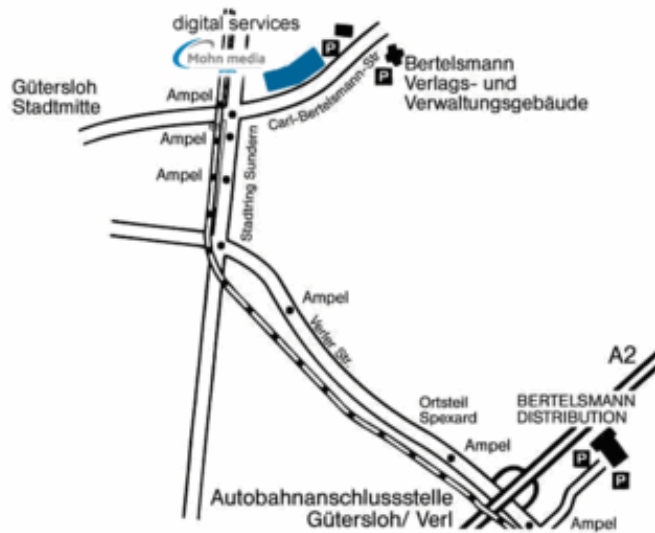

Map - Gütersloh